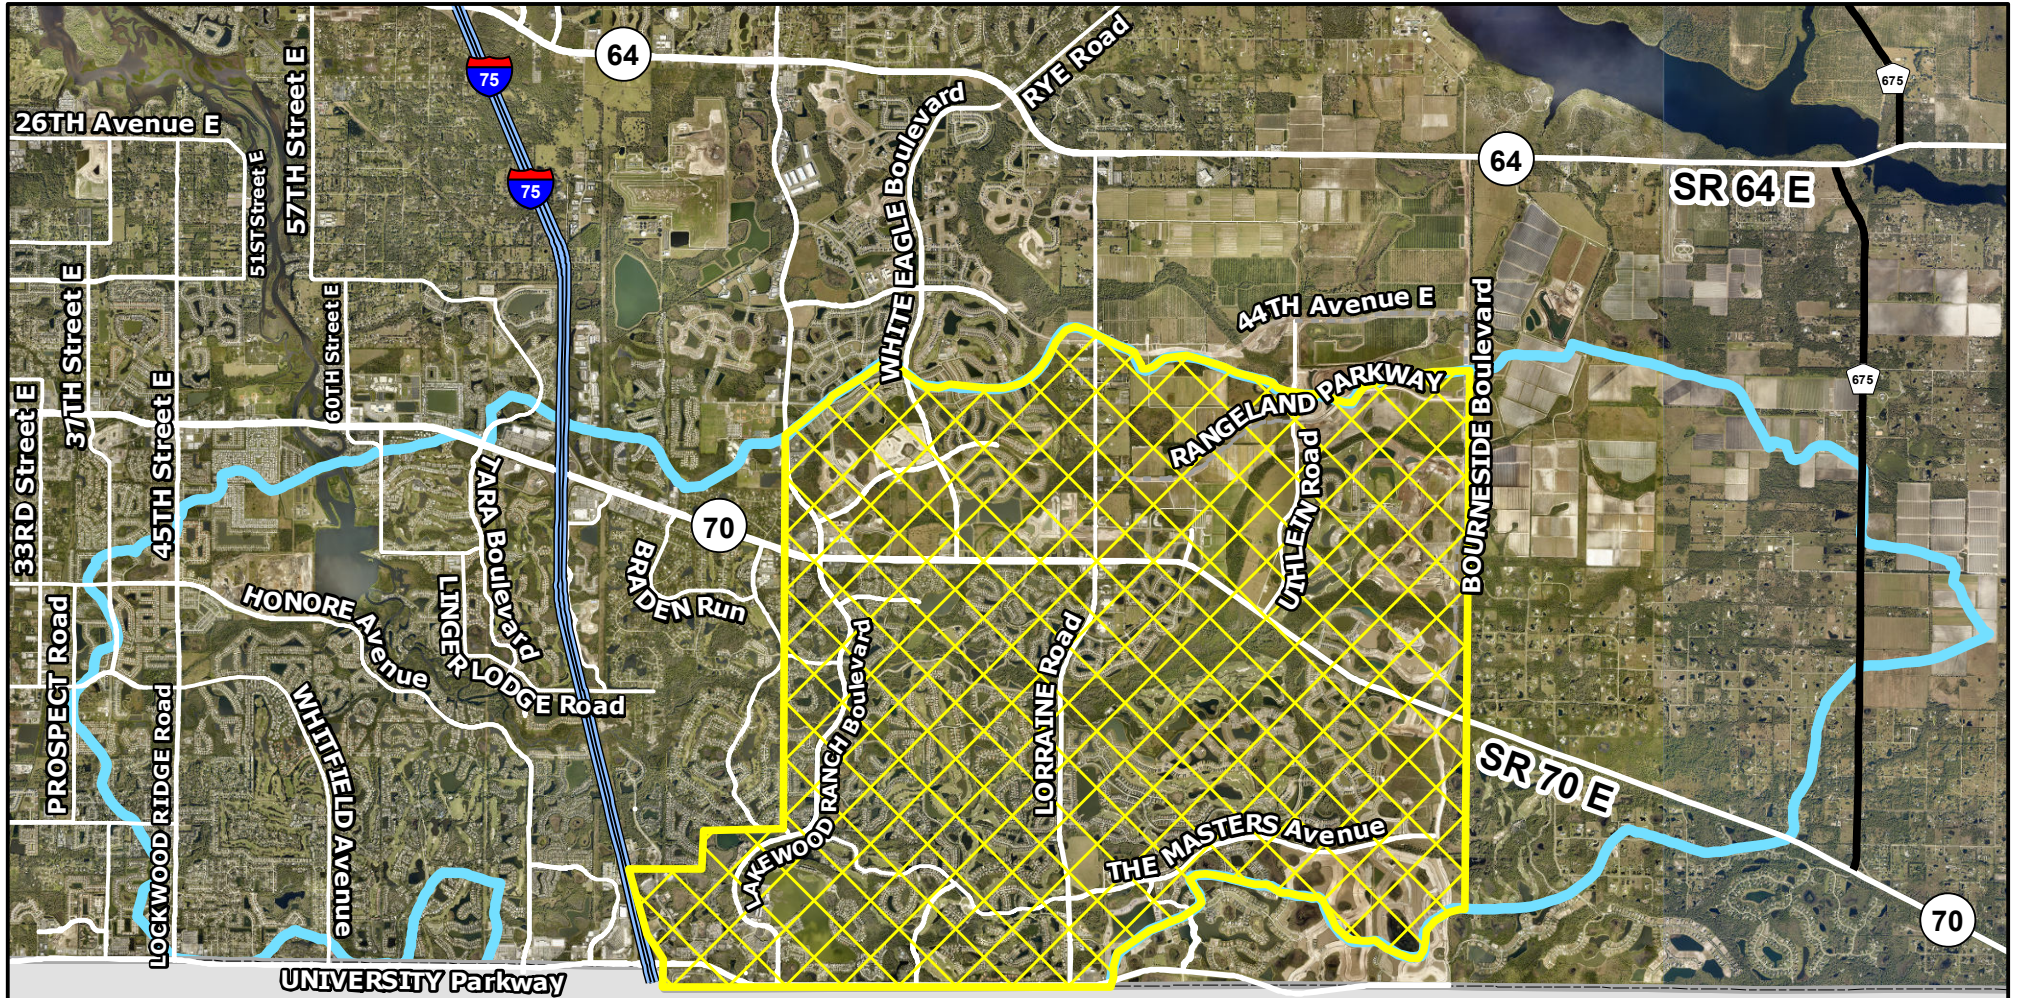

Beneficial Reuse Area of the Evers Reservoir Watershed

SARASOTA COUNTY

- EVERS WATERSHED OVERLAY
- RECLAIMED WATER AREA (BENEFICIAL REUSE AREA)

Map Author: Paul Hrebenach
Creation Date: 4/2010 ; Aerial updated 2019
Map Document Name: S:\BD_Planning\Images - Maps - GIS\
Paul H\Misc\OTHER\Watersheds